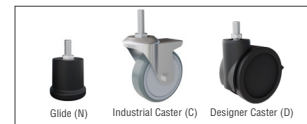

AFT4830P6S36C

HFT4830P2B36D

PRODUCT

FEATURES

Studio Series: AFT & HFT Tables

- Choose from six premium 1-3/4" square-edge high pressure laminate (HPL) options
- Base options: A-Frame and H-Frame
- Legs are constructed of 2-1/2" x 2-1/2" thick wall square steel tubes with a fully welded 2" x 2" cross brace, and an 11-gauge steel "L" channel table support
- Top is supported by two 14-gauge steel "C" channel attached to the legs with four 3/8" carriage bolts per channel, two on each end.
- Carriage bolt heads color matched to the frame for a cohesive look.
- Frame powder coated in eight standard colors: black, dark gray, silver, light gray, white, carrot, lime, and aqua with a matte finish for a modern look.
- The top is attached with screws in two directions ensuring stability.
- Equipped with adjustable glides for precise leveling
Caster and glide options: 350 lb. Industrial Caster (C) or 220 lb. Designer Caster (D) subtract 5/16"H, or heavy-duty leveling glide (N) subtract 2-5/8". Casters are locking.
- Add-on: each unit fits up to 4 backpack hooks in matching frame colors (#256063-x)
- Shipped KD

STUDIO SERIES AFT/HFT TABLE CONFIGURATOR

STYLE	WIDTH	DEPTH	TOP TYPE	PREMIUM HPL COLOR (P)	STEEL COLOR	HEIGHT	OPTIONS (REQ)	HOOKS	PRODUCT (QTY: 1)	COLOR
AFT	48	30	Premium HPL (P)	Columbia Walnut (1)	Black (B)	30	Glides (N)	256063-B	Backpack Hook	Black
HFT	60	36	Premium HPL (P)	Burnt Strand (2)	Dark Gray (D)	36	4" Industrial Caster (C)	256063-W	Backpack Hook	White
				Buka Bark (3)	Silver (S)			256063-T	Backpack Hook	Carrot
				Blackened Chestnut (4)	Light Gray (G)			256063-L	Backpack Hook	Lime
				Marula Pine (5)	Carrot (T)			256063-Q	Backpack Hook	Aqua
				Bourbon Pine (6)	Lime (L)			256063-S	Backpack Hook	Silver
					Aqua (Q)			256063-G	Backpack Hook	Light Gray
	White (W)	256063-D	Backpack Hook	Dark Gray						